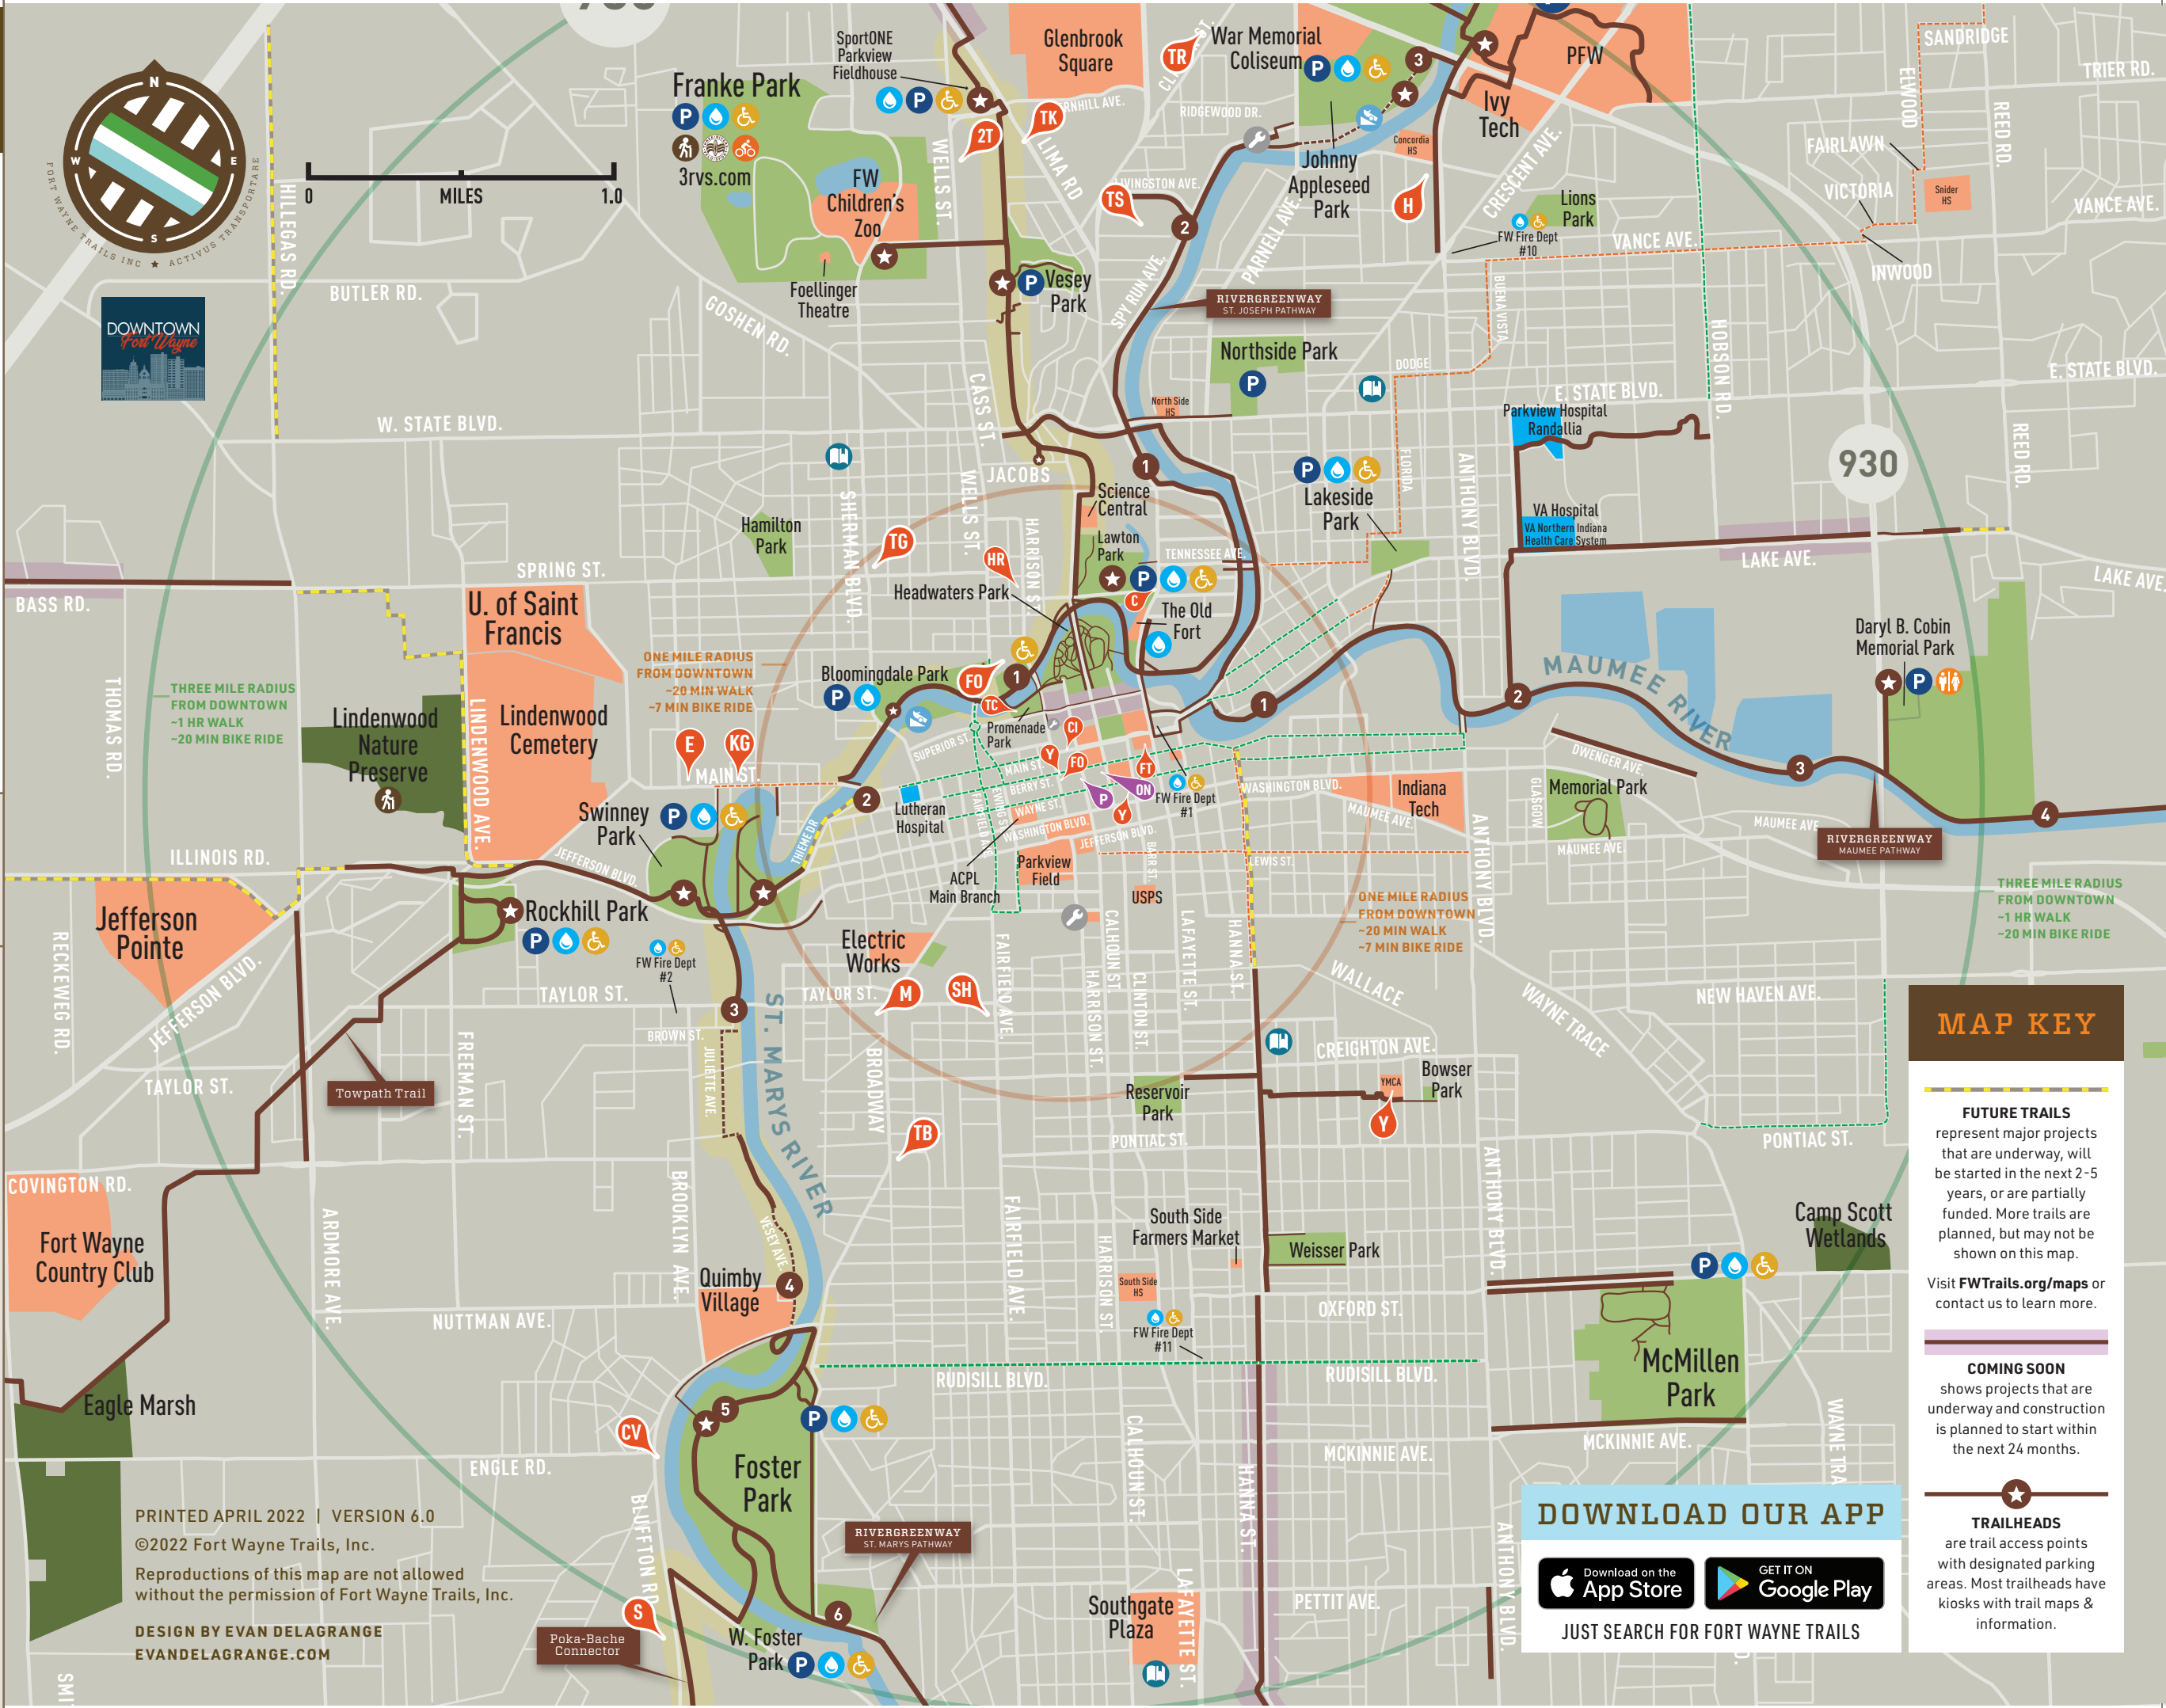

DOWNTOWN

FORT WAYNE, INDIANA

- Trailhead
- Mile Marker
- Trail
- Sidewalk or Narrow Trail
- Trail Shares Roadway
- Coming Soon
- Poka-Bache Connector
- Future Trails
- Bike Route / Sharrow
- Bike Lane On Street
- Landmark
- Hospital
- Public/Accessible Restroom
- Water Fountain
- Vehicle Parking
- Boat Launch
- Bike Repair
- Library
- Nature Trails
- Mountain Bike Trails
- Trail Sponsor
- Trail-Friendly Business
- Park
- Nature Preserve

TRAIL SPONSORS

- ON OLD NATIONAL BANK
- P 816 PINT AND SLICE

TRAIL-FRIENDLY BUSINESSES

- WATER REFILL
- PUBLIC RESTROOM
- PRODUCT DEALS
- ACCESSIBLE RESTROOM
- BIKE REPAIR
- 2T 2TOMS BREWING COMPANY
- C CARDINAL TATTOO
- CI CONEY ISLAND
- CV CURLY'S VILLAGE INN
- E EARTH ADVENTURES
- FT FORT WAYNE TRAILS
- FO FORT WAYNE OUTFITTERS & BIKE DEPOT
- H HEALTH FOOD SHOPPE
- HR HOP RIVER BREWING COMPANY
- KG KISS MY GRASS SOAPERY
- M MAD ANTHONY BREWING COMPANY
- S THE STAND
- SH SHIGS IN PIT
- TG THREE RIVERS NATURAL GROCERY & FOOD CO-OP
- TR THREE RIVERS RUNNING COMPANY
- TB TRUBBLE BREWING
- TC TRUBBLE RIVERSIDE CAFÉ & TAP
- TK TREK BICYCLE FORT WAYNE
- TS TURNSTONE
- Y YMCA

MAP KEY

FUTURE TRAILS
 represent major projects that are underway, will be started in the next 2-5 years, or are partially funded. More trails are planned, but may not be shown on this map.

Visit FWTrails.org/maps or contact us to learn more.

COMING SOON
 shows projects that are underway and construction is planned to start within the next 24 months.

TRAILHEADS
 are trail access points with designated parking areas. Most trailheads have kiosks with trail maps & information.