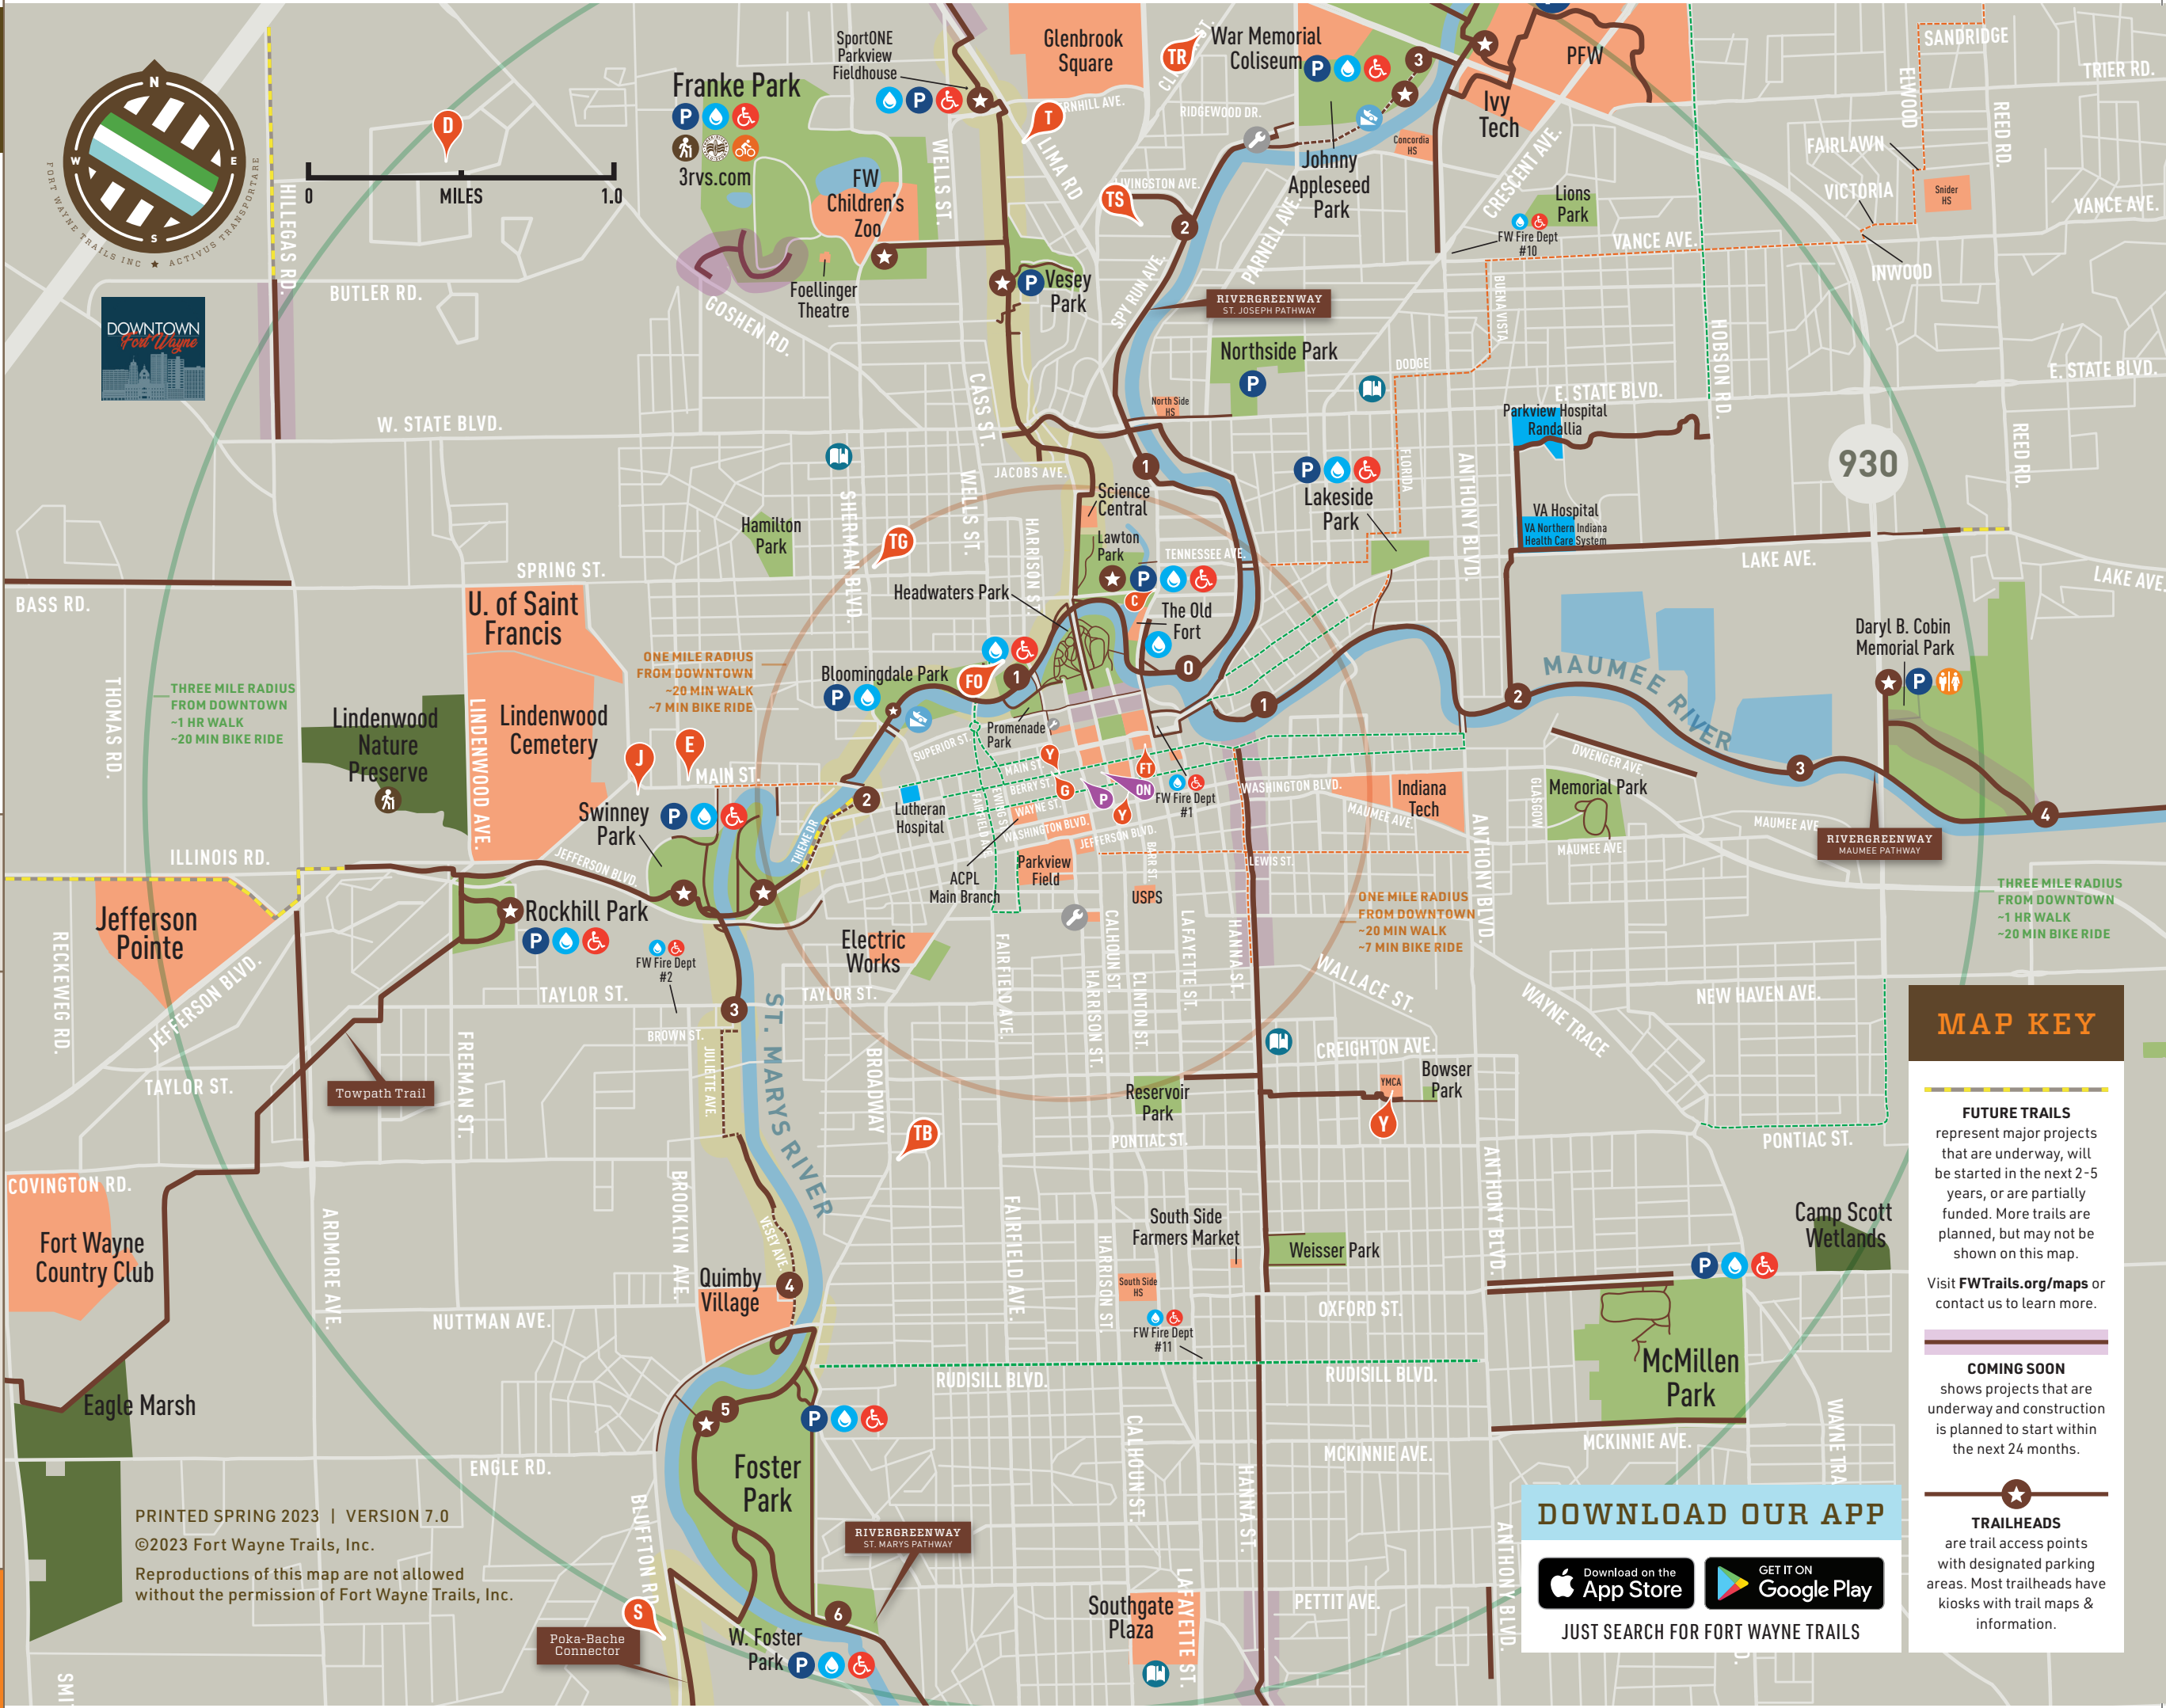

DOWNTOWN

FORT WAYNE, INDIANA

- Trailhead
- Mile Marker
- Trail
- Sidewalk or Narrow Trail
- Trail Shares Roadway
- Coming Soon
- Poka-Bache Connector
- Future Trails
- Bike Route / Sharrow
- Bike Lane On Street
- Landmark
- Hospital
- Public/Accessible Restroom
- Water Fountain
- Vehicle Parking
- Boat Launch
- Bike Repair
- Library
- Nature Trails
- Mountain Bike Trails
- Trail Sponsor
- Trail-Friendly Business
- Park
- Nature Preserve

TRAIL SPONSORS

- ON OLD NATIONAL BANK
- P 816 PINT AND SLICE

TRAIL-FRIENDLY BUSINESSES

- WATER REFILL
- PUBLIC RESTROOM
- PRODUCT DEALS
- ACCESSIBLE RESTROOM
- BIKE REPAIR

- C CARDINAL TATTOO
- D DOT & LINE BREWING COMPANY
- E EARTH ADVENTURES UNLIMITED
- FT FORT WAYNE TRAILS
- FO FORT WAYNE OUTFITTERS & BIKE DEPOT
- G GK CAFÉ & PROVISIONS
- H HEMPTON ROAST COFFEE
- J JUNK DITCH
- S THE STAND
- TG THREE RIVERS NATURAL GROCERY & FOOD CO-OP
- TR THREE RIVERS RUNNING COMPANY
- T TREK BICYCLE FORT WAYNE
- TB TRUBBLE BREWING
- TS TURNSTONE
- Y YMCA

Downed tree? Damaged trail?
To report a trail issue please send a detailed text to 260-267-6716

MAP KEY

FUTURE TRAILS
represent major projects that are underway, will be started in the next 2-5 years, or are partially funded. More trails are planned, but may not be shown on this map.

Visit [FWTrails.org/maps](https://www.fwtrails.org/maps) or contact us to learn more.

COMING SOON
shows projects that are underway and construction is planned to start within the next 24 months.

TRAILHEADS
are trail access points with designated parking areas. Most trailheads have kiosks with trail maps & information.